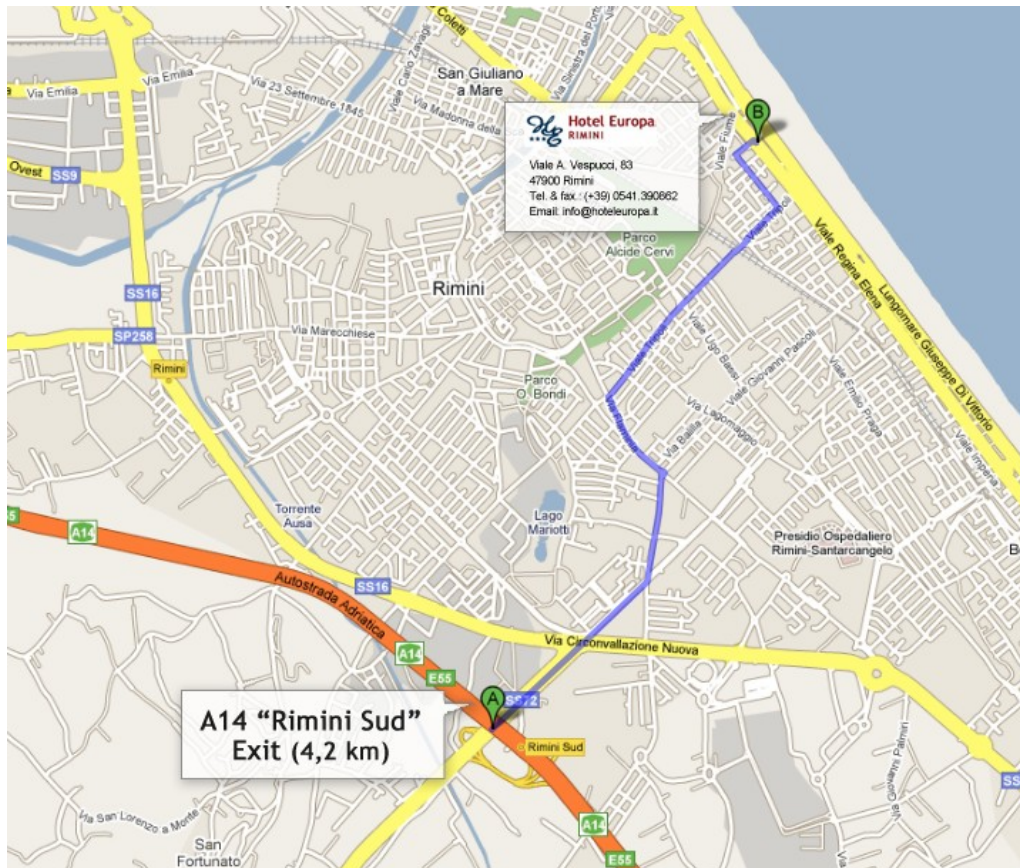

**Hotel Europa**  
**RIMINI**

## HOW TO REACH US

### **By car**

From the A14 motorway, take the exit “Rimini Sud” and head towards “Rimini – San Marino”.

### **Directions:**

(From Autostrada A14 - Uscita Rimini Sud Italy)

1. Head northeast (Toll road, 0.5 km)
  2. Keep right at the fork, follow signs for Verucchio/S. Leo/Rimini/Coriano and merge onto Via Consolare Rimini-San Marino/SS72 (0.9 km)
  3. Continue on Viale della Repubblica (0.5 km)
  4. Slight left at Via Flaminia Conca (0.6 km)
  5. At the roundabout, take the 3rd exit onto Via Flaminia (0.5 km)
  6. Turn right at Viale Tripoli (1.3 km)
  7. Turn left at Viale Cirene (0.4 km)
  8. Turn right at Viale Bengasi (0.1 km)
  9. Turn right at Viale Amerigo Vespucci
- Destination will be on the right